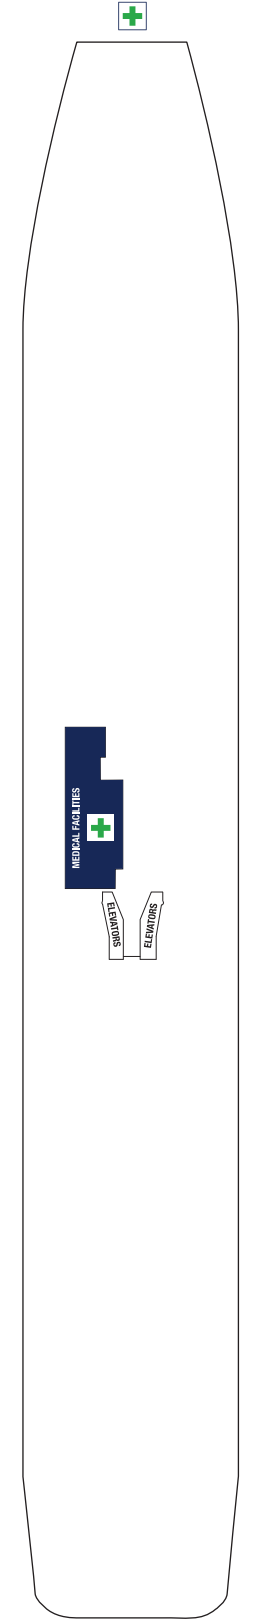

Deck 16

Deck 15

Deck 14

Deck 12

Deck 11

Deck 10

Deck 9

Deck 8

Deck 7

Deck 6

Deck 5

Deck 4

Deck 3

Deck 2

- |                            |                                  |                                  |   |   |
|----------------------------|----------------------------------|----------------------------------|---|---|
| <b>PS</b> Penthouse Suite  | <b>A1</b> Prime AquaClass®       | <b>UV</b> Ultra Deluxe Veranda   | <b>O1</b> Prime Ocean View  | ◆ Obstructed View Stateroom   |
| <b>RS</b> Royal Suite      | <b>A2</b> AquaClass              | <b>SV</b> Sunset Veranda         | <b>O2</b> Ocean View  | ■ Single Sofa Bed   |
| <b>CS</b> Celebrity Suite  | <b>SC</b> Sunset Concierge Class | <b>DV</b> Deluxe Veranda         | <b>I1</b> Prime Inside  | ▲ One Upper Berth   |
| <b>AS</b> Aqua Sky Suite   | <b>C1</b> Prime Concierge Class  | <b>V1</b> Prime Veranda          | <b>I2</b> Inside  | ▮ Connecting Staterooms   |
| <b>SS</b> Sunset Sky Suite | <b>C2</b> Concierge Class        | <b>V2</b> Veranda                |  Medical Facility - Deck 2 | ✂ Inside Stateroom Door Location  |
| <b>S1</b> Sky Suite        |                                  | <b>V3</b> Veranda (Partial View) | Located by Mid-Ship Elevators   |  Wheelchair Accessible Stateroom<br>Featuring Roll-In Shower |