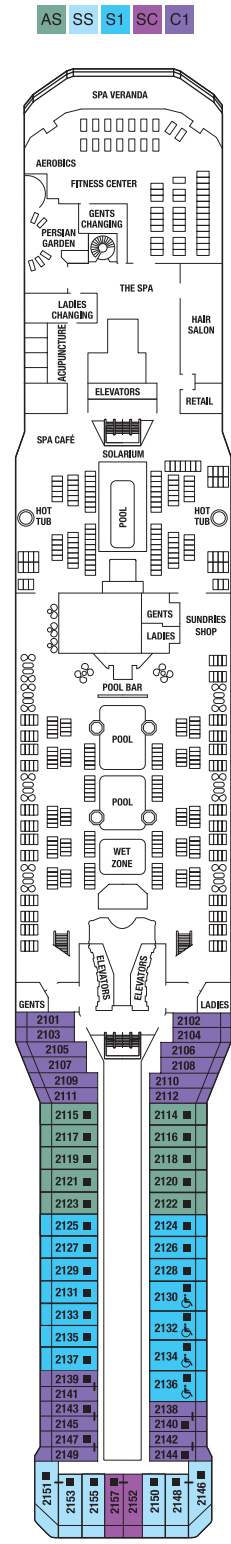

Deck 16

Deck 15

Deck 14

Deck 12

Deck 11

Deck 10

Deck 9

Deck 8

Deck 7

Deck 6

Deck 5

Deck 4

Deck 3

Deck 2

- |                            |                                  |                                  |   |   |
|----------------------------|----------------------------------|----------------------------------|---|---|
| <b>PS</b> Penthouse Suite  | <b>A1</b> Prime AquaClass®       | <b>UV</b> Ultra Deluxe Veranda   | <b>O1</b> Prime Ocean View  | ◆ Obstructed View Stateroom   |
| <b>RS</b> Royal Suite      | <b>A2</b> AquaClass              | <b>SV</b> Sunset Veranda         | <b>O2</b> Ocean View  | ■ Single Sofa Bed   |
| <b>CS</b> Celebrity Suite  | <b>SC</b> Sunset Concierge Class | <b>DV</b> Deluxe Veranda         | <b>I1</b> Prime Inside  | ▲ One Upper Berth   |
| <b>AS</b> Aqua Sky Suite   | <b>C1</b> Prime Concierge Class  | <b>V1</b> Prime Veranda          | <b>I2</b> Inside  | ▮ Connecting Staterooms   |
| <b>SS</b> Sunset Sky Suite | <b>C2</b> Concierge Class        | <b>V2</b> Veranda                |  Medical Facility - Deck 2 | ✂ Inside Stateroom Door Location  |
| <b>S1</b> Sky Suite        |                                  | <b>V3</b> Veranda (Partial View) | Located by Mid-Ship Elevators   |  Wheelchair Accessible Stateroom<br>Featuring Roll-In Shower |