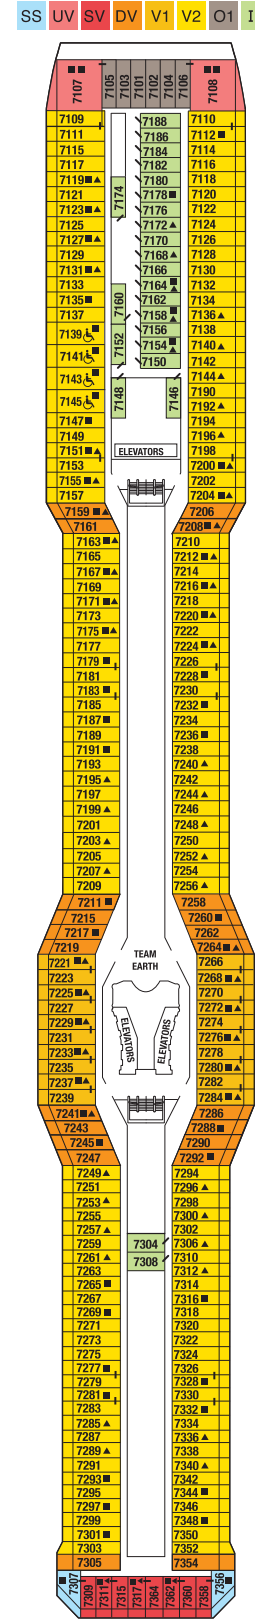

Deck 16

Deck 15

Deck 14

Deck 12

Deck 11

Deck 10

Deck 9

Deck 8

Deck 7

Deck 6

Deck 5

Deck 4

Deck 3

Deck 2

- |                            |                                  |                                  |   |   |
|----------------------------|----------------------------------|----------------------------------|---|---|
| <b>PS</b> Penthouse Suite  | <b>A1</b> Prime AquaClass®       | <b>UV</b> Ultra Deluxe Veranda   | <b>O1</b> Prime Ocean View  | ◆ Obstructed View Stateroom   |
| <b>RS</b> Royal Suite      | <b>A2</b> AquaClass              | <b>SV</b> Sunset Veranda         | <b>O2</b> Ocean View  | ■ Single Sofa Bed   |
| <b>CS</b> Celebrity Suite  | <b>SC</b> Sunset Concierge Class | <b>DV</b> Deluxe Veranda         | <b>I1</b> Prime Inside  | ▲ One Upper Berth   |
| <b>AS</b> Aqua Sky Suite   | <b>C1</b> Prime Concierge Class  | <b>V1</b> Prime Veranda          | <b>I2</b> Inside  | ▮ Connecting Staterooms   |
| <b>SS</b> Sunset Sky Suite | <b>C2</b> Concierge Class        | <b>V2</b> Veranda                |  Medical Facility - Deck 2 | ✂ Inside Stateroom Door Location  |
| <b>S1</b> Sky Suite        |                                  | <b>V3</b> Veranda (Partial View) | Located by Mid-Ship Elevators   |  Wheelchair Accessible Stateroom<br>Featuring Roll-In Shower |