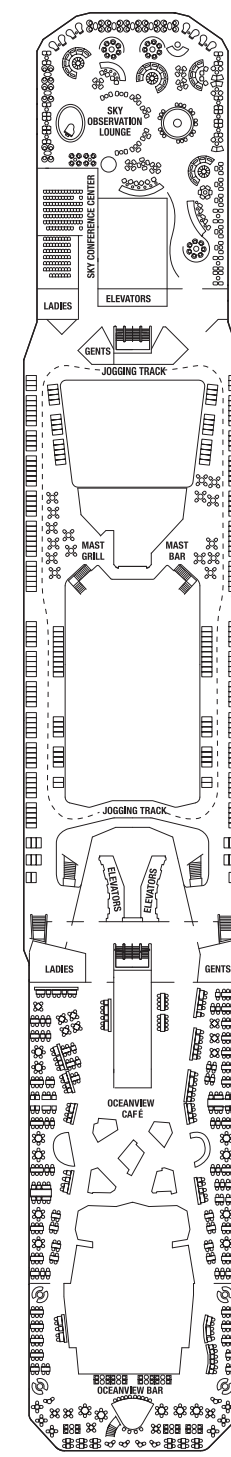

Deck 16

Deck 15

Deck 14

Deck 12

Deck 11

Deck 10

Deck 9

Deck 8

Deck 7

Deck 6

Deck 5

Deck 4

Deck 3

Deck 2

- |                            |                                  |                                  |   |   |
|----------------------------|----------------------------------|----------------------------------|---|---|
| <b>PS</b> Penthouse Suite  | <b>A1</b> Prime AquaClass®       | <b>UV</b> Ultra Deluxe Veranda   | <b>O1</b> Prime Ocean View  | ◆ Obstructed View Stateroom   |
| <b>RS</b> Royal Suite      | <b>A2</b> AquaClass              | <b>SV</b> Sunset Veranda         | <b>O2</b> Ocean View  | ■ Single Sofa Bed   |
| <b>CS</b> Celebrity Suite  | <b>SC</b> Sunset Concierge Class | <b>DV</b> Deluxe Veranda         | <b>I1</b> Prime Inside  | ▲ One Upper Berth   |
| <b>AS</b> Aqua Sky Suite   | <b>C1</b> Prime Concierge Class  | <b>V1</b> Prime Veranda          | <b>I2</b> Inside  | ▮ Connecting Staterooms   |
| <b>SS</b> Sunset Sky Suite | <b>C2</b> Concierge Class        | <b>V2</b> Veranda                |  Medical Facility - Deck 2 | ✂ Inside Stateroom Door Location  |
| <b>S1</b> Sky Suite        |                                  | <b>V3</b> Veranda (Partial View) | Located by Mid-Ship Elevators   |  Wheelchair Accessible Stateroom<br>Featuring Roll-In Shower |