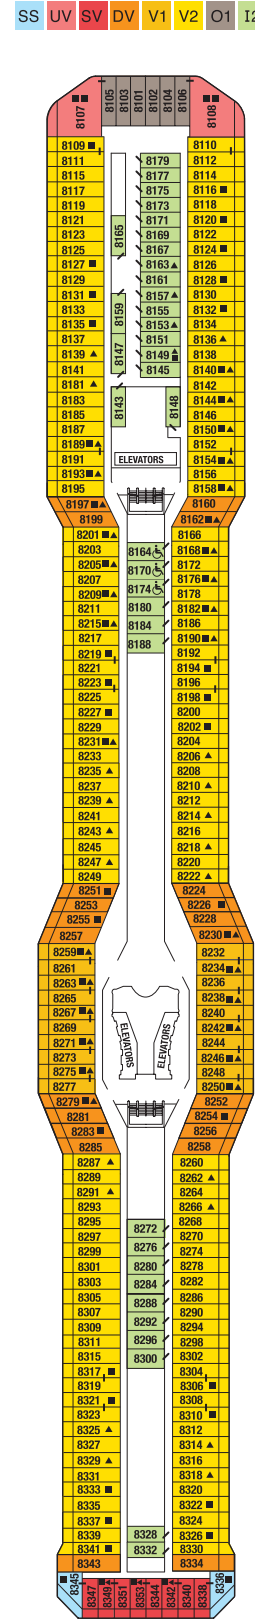

Deck 16

Deck 15

Deck 14

Deck 12

Deck 11

Deck 10

Deck 9

Deck 8

Deck 7

Deck 6

Deck 5

Deck 4

Deck 3

Deck 2

- |                            |                                  |                                  |   |   |
|----------------------------|----------------------------------|----------------------------------|---|---|
| <b>PS</b> Penthouse Suite  | <b>A1</b> Prime AquaClass®       | <b>UV</b> Ultra Deluxe Veranda   | <b>O1</b> Prime Ocean View  | ◆ Obstructed View Stateroom   |
| <b>RS</b> Royal Suite      | <b>A2</b> AquaClass              | <b>SV</b> Sunset Veranda         | <b>O2</b> Ocean View  | ■ Single Sofa Bed   |
| <b>CS</b> Celebrity Suite  | <b>SC</b> Sunset Concierge Class | <b>DV</b> Deluxe Veranda         | <b>I1</b> Prime Inside  | ▲ One Upper Berth   |
| <b>AS</b> Aqua Sky Suite   | <b>C1</b> Prime Concierge Class  | <b>V1</b> Prime Veranda          | <b>I2</b> Inside  | ▮ Connecting Staterooms   |
| <b>SS</b> Sunset Sky Suite | <b>C2</b> Concierge Class        | <b>V2</b> Veranda                |  Medical Facility - Deck 2 | ✂ Inside Stateroom Door Location  |
| <b>S1</b> Sky Suite        |                                  | <b>V3</b> Veranda (Partial View) | Located by Mid-Ship Elevators   |  Wheelchair Accessible Stateroom<br>Featuring Roll-In Shower |