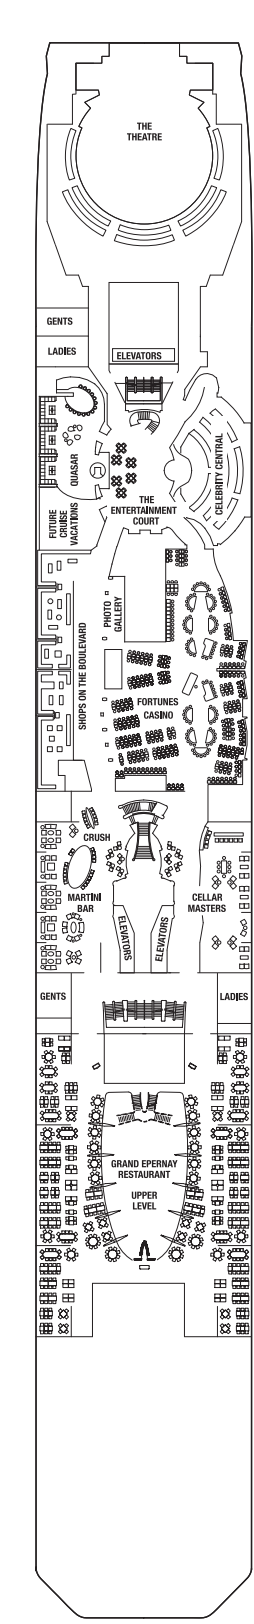

Deck 16

Deck 15

Deck 14

Deck 12

Deck 11

Deck 10

Deck 9

Deck 8

Deck 7

Deck 6

Deck 5

Deck 4

Deck 3

Deck 2

- |                            |                                  |                                  |   |   |
|----------------------------|----------------------------------|----------------------------------|---|---|
| <b>PS</b> Penthouse Suite  | <b>A1</b> Prime AquaClass®       | <b>UV</b> Ultra Deluxe Veranda   | <b>O1</b> Prime Ocean View  | ◆ Obstructed View Stateroom   |
| <b>RS</b> Royal Suite      | <b>A2</b> AquaClass              | <b>SV</b> Sunset Veranda         | <b>O2</b> Ocean View  | ■ Single Sofa Bed   |
| <b>CS</b> Celebrity Suite  | <b>SC</b> Sunset Concierge Class | <b>DV</b> Deluxe Veranda         | <b>I1</b> Prime Inside  | ▲ One Upper Berth   |
| <b>AS</b> Aqua Sky Suite   | <b>C1</b> Prime Concierge Class  | <b>V1</b> Prime Veranda          | <b>I2</b> Inside  | ▮ Connecting Staterooms   |
| <b>SS</b> Sunset Sky Suite | <b>C2</b> Concierge Class        | <b>V2</b> Veranda                |  Medical Facility - Deck 2 | ✂ Inside Stateroom Door Location  |
| <b>S1</b> Sky Suite        |                                  | <b>V3</b> Veranda (Partial View) | Located by Mid-Ship Elevators   |  Wheelchair Accessible Stateroom<br>Featuring Roll-In Shower |