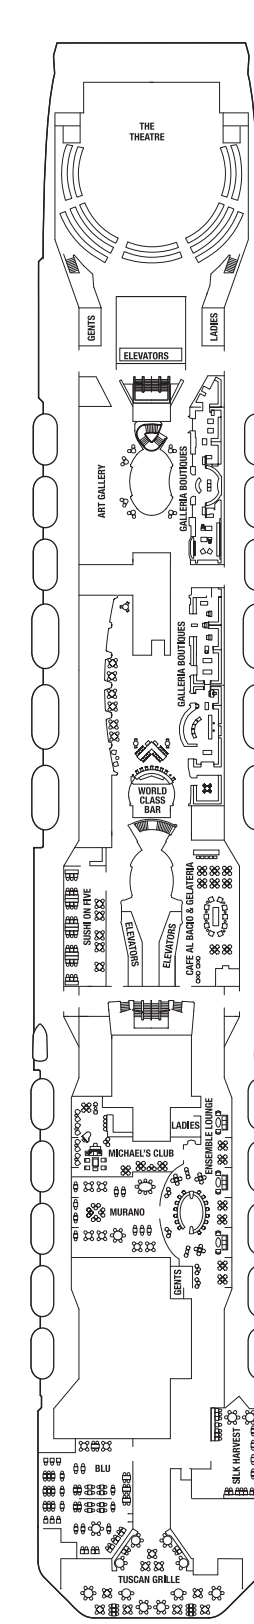

Deck 16

Deck 15

Deck 14

Deck 12

Deck 11

Deck 10

Deck 9

Deck 8

Deck 7

Deck 6

Deck 5

Deck 4

Deck 3

Deck 2

- |                            |                                  |                                  |   |   |
|----------------------------|----------------------------------|----------------------------------|---|---|
| <b>PS</b> Penthouse Suite  | <b>A1</b> Prime AquaClass®       | <b>UV</b> Ultra Deluxe Veranda   | <b>O1</b> Prime Ocean View  | ◆ Obstructed View Stateroom   |
| <b>RS</b> Royal Suite      | <b>A2</b> AquaClass              | <b>SV</b> Sunset Veranda         | <b>O2</b> Ocean View  | ■ Single Sofa Bed   |
| <b>CS</b> Celebrity Suite  | <b>SC</b> Sunset Concierge Class | <b>DV</b> Deluxe Veranda         | <b>I1</b> Prime Inside  | ▲ One Upper Berth   |
| <b>AS</b> Aqua Sky Suite   | <b>C1</b> Prime Concierge Class  | <b>V1</b> Prime Veranda          | <b>I2</b> Inside  | ▮ Connecting Staterooms   |
| <b>SS</b> Sunset Sky Suite | <b>C2</b> Concierge Class        | <b>V2</b> Veranda                |  Medical Facility - Deck 2 | ✂ Inside Stateroom Door Location  |
| <b>S1</b> Sky Suite        |                                  | <b>V3</b> Veranda (Partial View) | Located by Mid-Ship Elevators   |  Wheelchair Accessible Stateroom<br>Featuring Roll-In Shower |