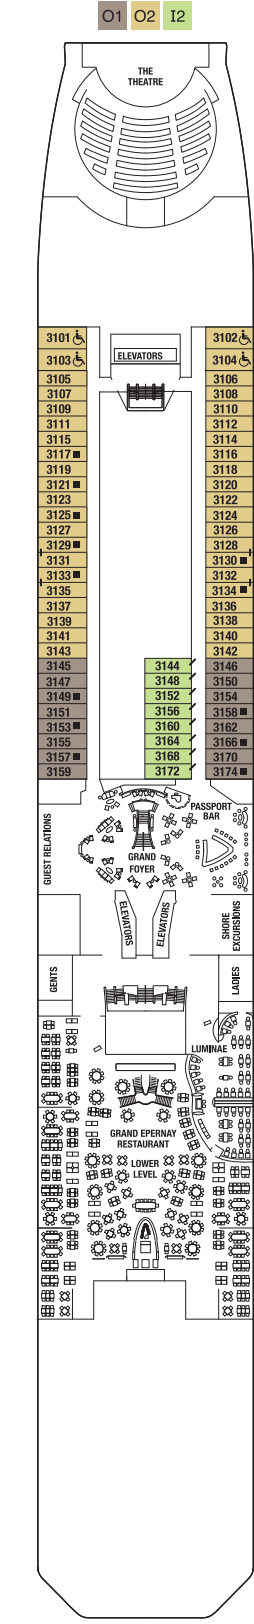

Deck 16

Deck 15

Deck 14

Deck 12

Deck 11

Deck 10

Deck 9

Deck 8

Deck 7

Deck 6

Deck 5

Deck 4

Deck 3

Deck 2

- |                            |                                  |                                  |   |   |
|----------------------------|----------------------------------|----------------------------------|---|---|
| <b>PS</b> Penthouse Suite  | <b>A1</b> Prime AquaClass®       | <b>UV</b> Ultra Deluxe Veranda   | <b>O1</b> Prime Ocean View  | ◆ Obstructed View Stateroom   |
| <b>RS</b> Royal Suite      | <b>A2</b> AquaClass              | <b>SV</b> Sunset Veranda         | <b>O2</b> Ocean View  | ■ Single Sofa Bed   |
| <b>CS</b> Celebrity Suite  | <b>SC</b> Sunset Concierge Class | <b>DV</b> Deluxe Veranda         | <b>I1</b> Prime Inside  | ▲ One Upper Berth   |
| <b>AS</b> Aqua Sky Suite   | <b>C1</b> Prime Concierge Class  | <b>V1</b> Prime Veranda          | <b>I2</b> Inside  | ▮ Connecting Staterooms   |
| <b>SS</b> Sunset Sky Suite | <b>C2</b> Concierge Class        | <b>V2</b> Veranda                |  Medical Facility - Deck 2 | ✂ Inside Stateroom Door Location  |
| <b>S1</b> Sky Suite        |                                  | <b>V3</b> Veranda (Partial View) | Located by Mid-Ship Elevators   |  Wheelchair Accessible Stateroom<br>Featuring Roll-In Shower |