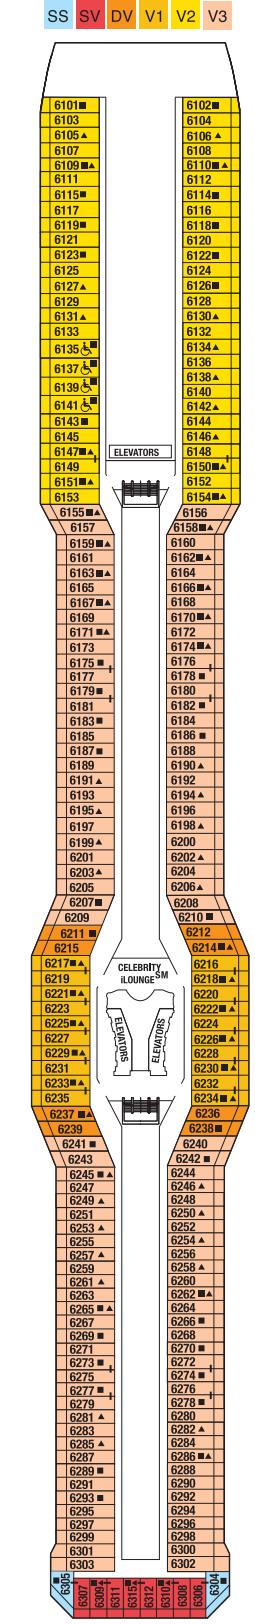

Deck 16

Deck 15

Deck 14

Deck 12

Deck 11

Deck 10

Deck 9

Deck 8

Deck 7

Deck 6

Deck 5

Deck 4

Deck 3

Deck 2

- |                            |                                  |                                  |   |   |
|----------------------------|----------------------------------|----------------------------------|---|---|
| <b>PS</b> Penthouse Suite  | <b>A1</b> Prime AquaClass®       | <b>UV</b> Ultra Deluxe Veranda   | <b>O1</b> Prime Ocean View  | ◆ Obstructed View Stateroom   |
| <b>RS</b> Royal Suite      | <b>A2</b> AquaClass              | <b>SV</b> Sunset Veranda         | <b>O2</b> Ocean View  | ■ Single Sofa Bed   |
| <b>CS</b> Celebrity Suite  | <b>SC</b> Sunset Concierge Class | <b>DV</b> Deluxe Veranda         | <b>I1</b> Prime Inside  | ▲ One Upper Berth   |
| <b>AS</b> Aqua Sky Suite   | <b>C1</b> Prime Concierge Class  | <b>V1</b> Prime Veranda          | <b>I2</b> Inside  | ▮ Connecting Staterooms   |
| <b>SS</b> Sunset Sky Suite | <b>C2</b> Concierge Class        | <b>V2</b> Veranda                |  Medical Facility - Deck 2 | ✂ Inside Stateroom Door Location  |
| <b>S1</b> Sky Suite        |                                  | <b>V3</b> Veranda (Partial View) | Located by Mid-Ship Elevators   |  Wheelchair Accessible Stateroom<br>Featuring Roll-In Shower |