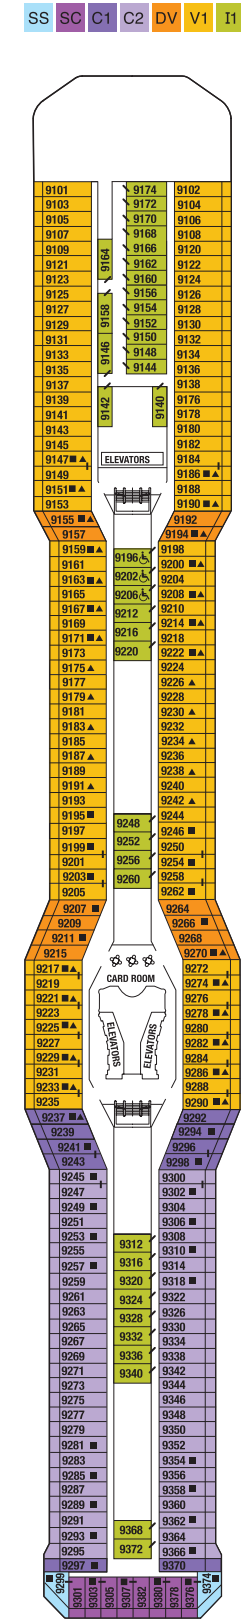

Deck 16

Deck 15

Deck 14

Deck 12

Deck 11

Deck 10

Deck 9

Deck 8

Deck 7

Deck 6

Deck 5

Deck 4

Deck 3

Deck 2

- |                            |                                  |                                  |   |   |
|----------------------------|----------------------------------|----------------------------------|---|---|
| <b>PS</b> Penthouse Suite  | <b>A1</b> Prime AquaClass®       | <b>UV</b> Ultra Deluxe Veranda   | <b>O1</b> Prime Ocean View  | ◆ Obstructed View Stateroom   |
| <b>RS</b> Royal Suite      | <b>A2</b> AquaClass              | <b>SV</b> Sunset Veranda         | <b>O2</b> Ocean View  | ■ Single Sofa Bed   |
| <b>CS</b> Celebrity Suite  | <b>SC</b> Sunset Concierge Class | <b>DV</b> Deluxe Veranda         | <b>I1</b> Prime Inside  | ▲ One Upper Berth   |
| <b>AS</b> Aqua Sky Suite   | <b>C1</b> Prime Concierge Class  | <b>V1</b> Prime Veranda          | <b>I2</b> Inside  | ▮ Connecting Staterooms   |
| <b>SS</b> Sunset Sky Suite | <b>C2</b> Concierge Class        | <b>V2</b> Veranda                |  Medical Facility - Deck 2 | ✂ Inside Stateroom Door Location  |
| <b>S1</b> Sky Suite        |                                  | <b>V3</b> Veranda (Partial View) | Located by Mid-Ship Elevators   |  Wheelchair Accessible Stateroom<br>Featuring Roll-In Shower |