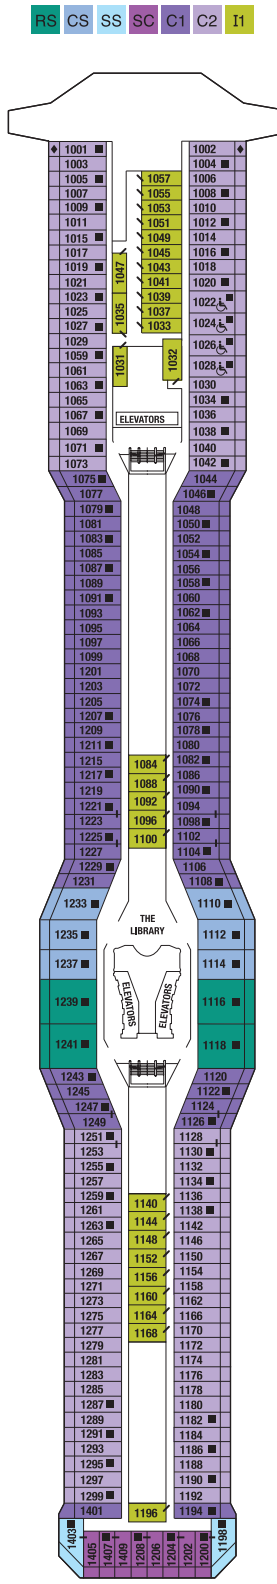

Deck 16

Deck 15

Deck 14

Deck 12

Deck 11

Deck 10

Deck 9

Deck 8

Deck 7

Deck 6

Deck 5

Deck 4

Deck 3

Deck 2

- |                            |                                  |                                  |   |   |
|----------------------------|----------------------------------|----------------------------------|---|---|
| <b>PS</b> Penthouse Suite  | <b>A1</b> Prime AquaClass®       | <b>UV</b> Ultra Deluxe Veranda   | <b>O1</b> Prime Ocean View  | ◆ Obstructed View Stateroom   |
| <b>RS</b> Royal Suite      | <b>A2</b> AquaClass              | <b>SV</b> Sunset Veranda         | <b>O2</b> Ocean View  | ■ Single Sofa Bed   |
| <b>CS</b> Celebrity Suite  | <b>SC</b> Sunset Concierge Class | <b>DV</b> Deluxe Veranda         | <b>I1</b> Prime Inside  | ▲ One Upper Berth   |
| <b>AS</b> Aqua Sky Suite   | <b>C1</b> Prime Concierge Class  | <b>V1</b> Prime Veranda          | <b>I2</b> Inside  | ▮ Connecting Staterooms   |
| <b>SS</b> Sunset Sky Suite | <b>C2</b> Concierge Class        | <b>V2</b> Veranda                |  Medical Facility - Deck 2 | ✂ Inside Stateroom Door Location  |
| <b>S1</b> Sky Suite        |                                  | <b>V3</b> Veranda (Partial View) | Located by Mid-Ship Elevators   |  Wheelchair Accessible Stateroom<br>Featuring Roll-In Shower |