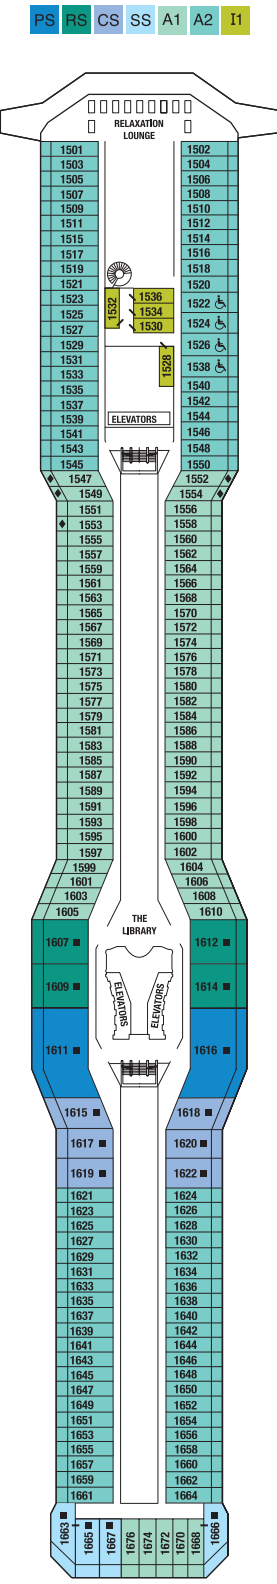

Deck 16

Deck 15

Deck 14

Deck 12

Deck 11

Deck 10

Deck 9

Deck 8

Deck 7

Deck 6

Deck 5

Deck 4

Deck 3

Deck 2

- |                            |                                  |                                  |   |   |
|----------------------------|----------------------------------|----------------------------------|---|---|
| <b>PS</b> Penthouse Suite  | <b>A1</b> Prime AquaClass®       | <b>UV</b> Ultra Deluxe Veranda   | <b>O1</b> Prime Ocean View  | ◆ Obstructed View Stateroom   |
| <b>RS</b> Royal Suite      | <b>A2</b> AquaClass              | <b>SV</b> Sunset Veranda         | <b>O2</b> Ocean View  | ■ Single Sofa Bed   |
| <b>CS</b> Celebrity Suite  | <b>SC</b> Sunset Concierge Class | <b>DV</b> Deluxe Veranda         | <b>I1</b> Prime Inside  | ▲ One Upper Berth   |
| <b>AS</b> Aqua Sky Suite   | <b>C1</b> Prime Concierge Class  | <b>V1</b> Prime Veranda          | <b>I2</b> Inside  | ▮ Connecting Staterooms   |
| <b>SS</b> Sunset Sky Suite | <b>C2</b> Concierge Class        | <b>V2</b> Veranda                |  Medical Facility - Deck 2 | ✂ Inside Stateroom Door Location  |
| <b>S1</b> Sky Suite        |                                  | <b>V3</b> Veranda (Partial View) | Located by Mid-Ship Elevators   |  Wheelchair Accessible Stateroom<br>Featuring Roll-In Shower |