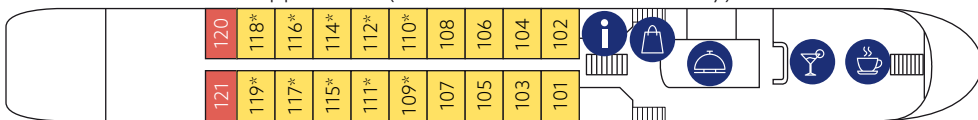

# KATHARINA VON BORA + boutique

-  2 Bed Main Deck Aft
-  2 Bed Main Deck
-  2 Bed Deluxe Main Deck
-  1 Bed Main Deck
-  2 Bed Upper Deck
-  1 Bed Upper Deck

-  Bar
-  nicko cruise director
-  Panorama restaurant
-  Panorama salon
-  Reception
-  Souvenir shop
-  Stairs

Sun Deck

Upper Deck (all cabins with French Balcony)

\*The cabins have a double bed with two mattresses

Main Deck

\*The cabins have a double bed with two mattresses