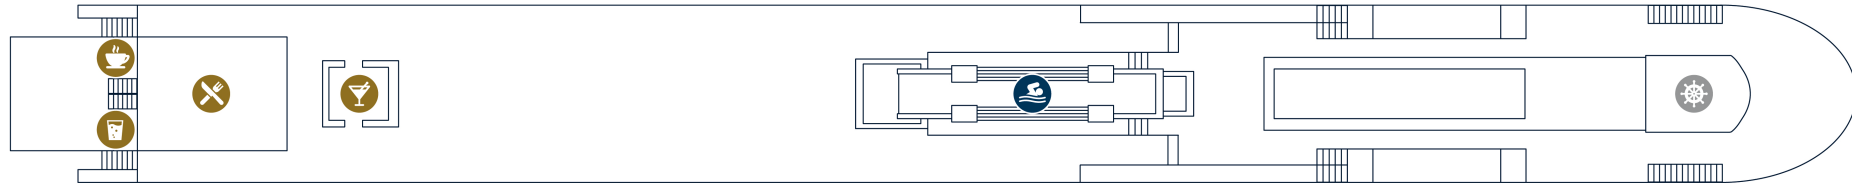

MS Porto Mirante

Sonnendeck | Sun deck

Diamant Deck | Diamond Deck No. 300

Rubin Deck | Ruby Deck No. 200

Smaragd Deck | Emerald Deck No. 100

Legende

- Eingang
- Aufzug
- Rezeption
- Travel Desk
- Restaurant
- Bar
- Bistro
- Panoramasalon
- Kaffee Station
- Wasserspender
- Pool
- WC
- Besatzung
- Küche
- Zweitbettkabine¹
- Zweitbettkabine²

Key

- Entrance
- Elevator
- Reception Desk
- Travel Desk
- Restaurant
- Bar
- Bistro
- Panorama Salon
- Coffee Station
- Water dispenser
- Pool
- Restrooms
- Wheelhouse
- Crew
- Kitchen
- Double Cabin¹
- Double Cabin²