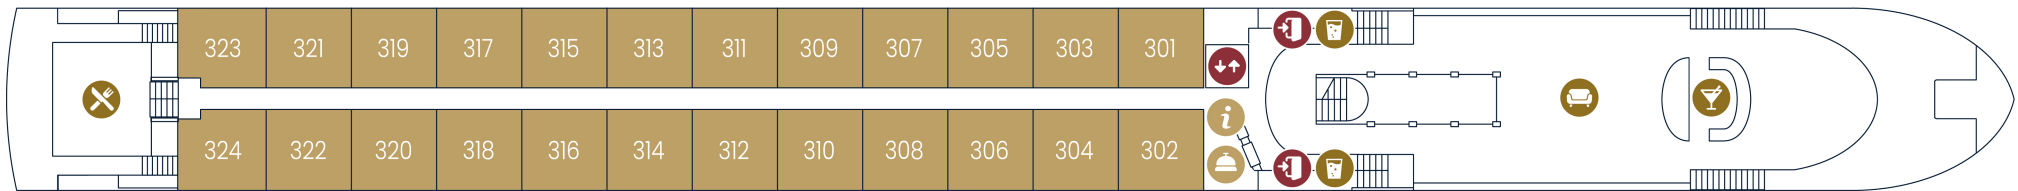

MS Porto Mirante

Sonnendeck | Sun deck

Diamant Deck | Diamond Deck No. 300

Rubin Deck | Ruby Deck No. 200

Smaragd Deck | Emerald Deck No. 100

Legende

- Eingang
- Aufzug
- Rezeption
- Travel Desk
- Restaurant
- Bar
- Bistro
- Panoramasalon
- Kaffee Station
- Wasserspender
- Pool
- WC
- Besatzung
- Küche
- Zweitbettkabine¹
- Zweitbettkabine²

Key

- Entrance
- Elevator
- Reception Desk
- Travel Desk
- Restaurant
- Bar
- Bistro
- Panorama Salon
- Coffee Station
- Water dispenser
- Pool
- Restrooms
- Wheelhouse
- Crew
- Kitchen
- Double Cabin¹
- Double Cabin²