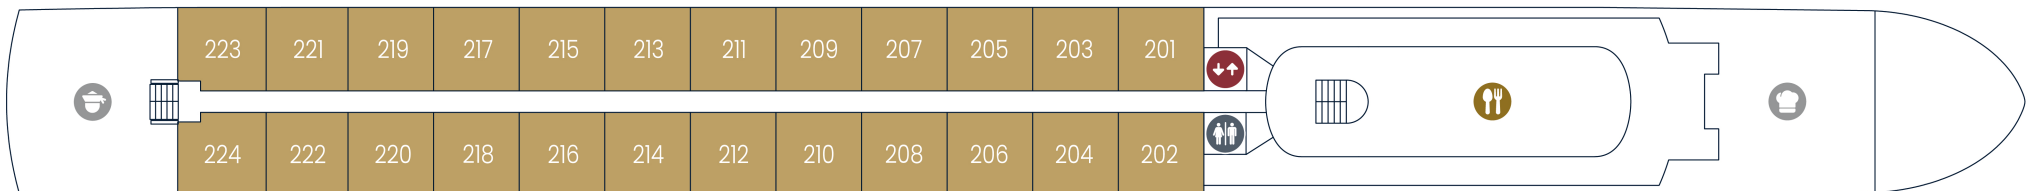

MS Porto Mirante

Sonnendeck | Sun deck

Diamant Deck | Diamond Deck No. 300

Rubin Deck | Ruby Deck No. 200

Smaragd Deck | Emerald Deck No. 100

Legende

- Eingang
- Aufzug
- Rezeption
- Travel Desk
- Restaurant
- Bar
- Bistro
- Panoramasalon
- Kaffee Station
- Wasserspender
- Pool
- WC
- Besatzung
- Küche
- Zweitbettkabine¹
- Zweitbettkabine²

Key

- Entrance
- Elevator
- Reception Desk
- Travel Desk
- Restaurant
- Bar
- Bistro
- Panorama Salon
- Coffee Station
- Water dispenser
- Pool
- Restrooms
- Wheelhouse
- Crew
- Kitchen
- Double Cabin¹
- Double Cabin²