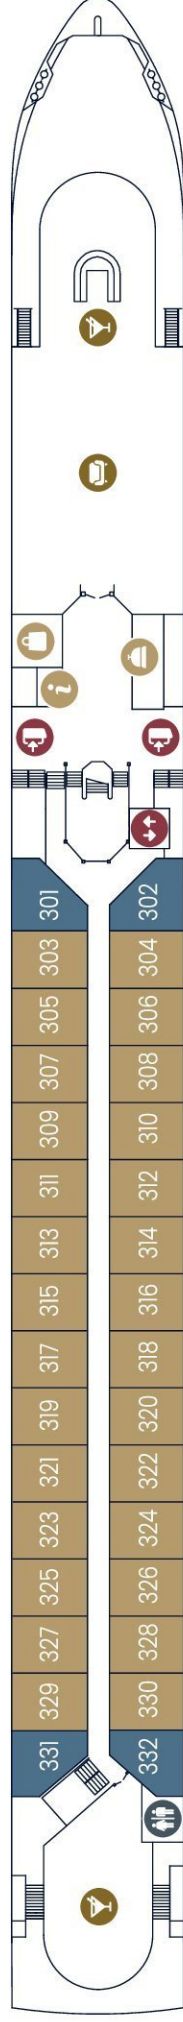

MS VIVA GLORIA

Deckplan | Deck plan

Sonnendeck | Sun deck

Diamant Deck | Diamond Deck No. 300

Rubin Deck | Ruby Deck No. 200

Smaragd Deck | Emerald Deck No. 100

- Legende**
- Eingang
 - Aufzug
 - Rezeption
 - Travel Desk
 - Bordshop
 - Restaurant
 - Bar
 - Bistro
 - Panoramassalon
 - Pool
 - Sauna
 - Wellness
 - WC
 - Küche
 - Steuerhaus
 - Besatzung
 - Wellness
 - Restrooms
 - Kitchen
 - Wheelhouse
 - Crew
 - Entrance
 - Elevator
 - Reception Desk
 - Travel Desk
 - Bordshop
 - Restaurant

- 2-Bett-Kabine¹
- 2-Bett-Kabine²
- 2-Bett-Kabine hinten¹
- Junior Suite¹

- Bar
- Bistro
- Panoramassalon
- Pool
- Sauna
- Wellness
- Restrooms
- Kitchen
- Wheelhouse
- Crew
- Entrance
- Elevator
- Reception Desk
- Travel Desk
- Bordshop
- Restaurant