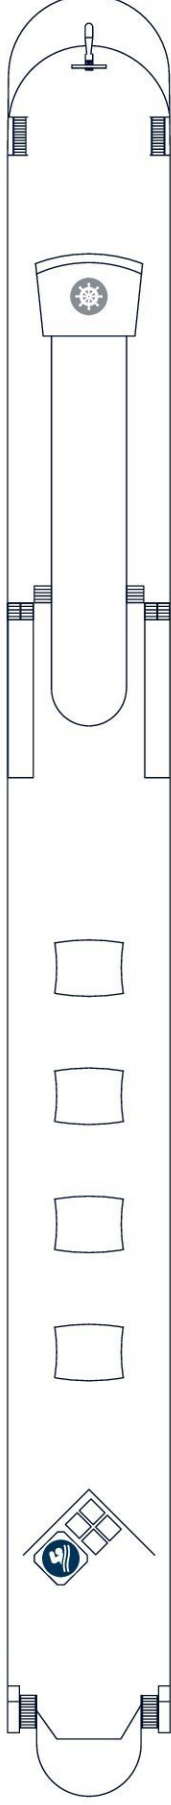

MS VIVA GLORIA

Deckplan | Deck plan

Sonnendeck | Sun deck

Diamant Deck | Diamond Deck No. 300

Rubin Deck | Ruby Deck No. 200

Smaragd Deck | Emerald Deck No. 100

- Legende**
- Eingang
 - Aufzug
 - Rezeption
 - Travel Desk
 - Bordshop
 - Restaurant
 - Bar
 - Bistro
 - Panoramassalon
 - Pool
 - Sauna
 - Wellness
 - WC
 - Küche
 - Steuerhaus
 - Besatzung
 - Wellness
 - Restrooms
 - Kitchen
 - Wheelhouse
 - Crew
 - Entrance
 - Elevator
 - Reception Desk
 - Travel Desk
 - Bordshop
 - Restaurant

- 2-Bett-Kabine¹
- 2-Bett-Kabine²
- 2-Bett-Kabine hinten¹
- Junior Suite¹

- Bar
- Bistro
- Panoramassalon
- Pool
- Sauna
- Wellness
- Restrooms
- Kitchen
- Wheelhouse
- Crew
- Entrance
- Elevator
- Reception Desk
- Travel Desk
- Bordshop
- Restaurant