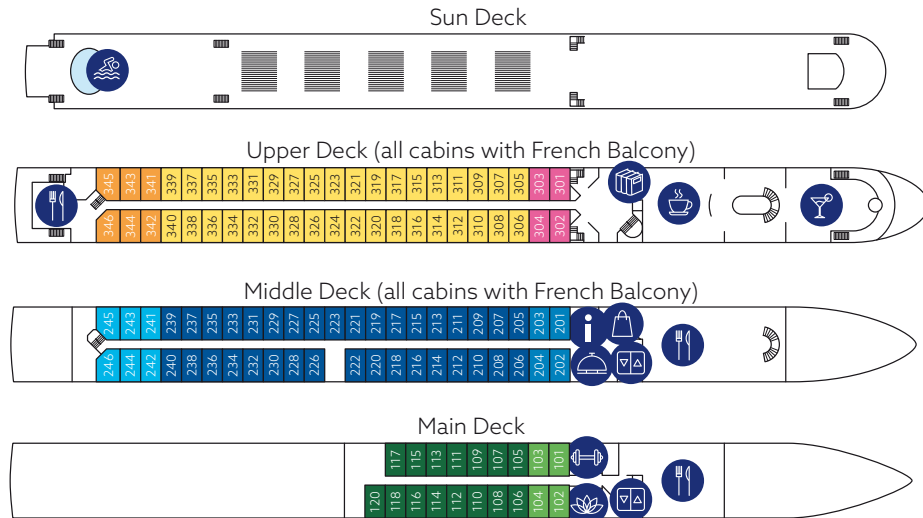

Deck plan

-  2 Bed Main Deck Fore
-  2 Bed Main Deck
-  2 Bed Middle Deck Aft
-  2 Bed Middle Deck Fore
-  2 Bed Middle Deck
-  2 Bed Upper Deck Aft
-  2 Bed Upper Deck Fore
-  2 Bed Upper Deck

-  Bar
-  Library
-  Gym
-  Small pool
-  nicko cruise director
-  Lift

-  Panorama salon
-  Reception
-  Wellness area
-  Restaurant
-  Souvenir shop
-  Stairs